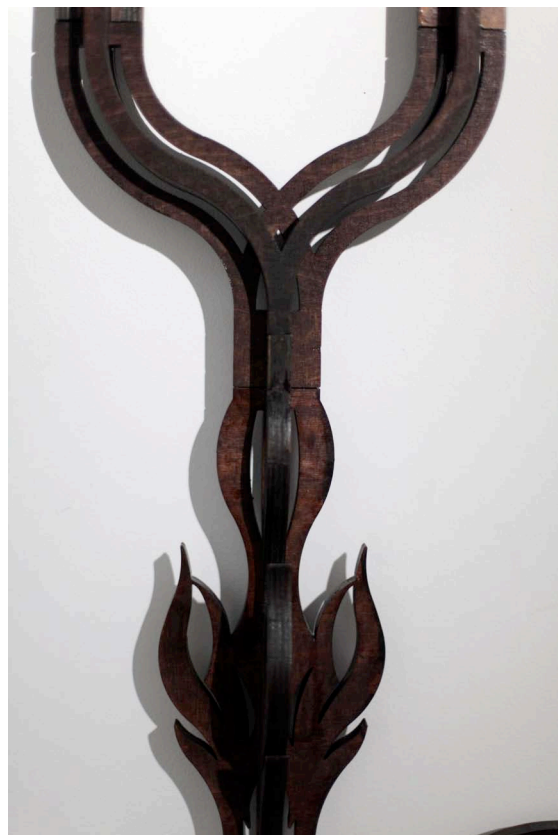

240cm x 100cm x 100cm

\$8,700

SIMEON NELSON, *Paratekton #9 (Tributary)* (2010)

Furniture grade plywood, wood dye, shellac

290cm x 71cm x 29cm

\$8,700

SIMEON NELSON, *Paratekton #9 (Tributary)* (2010) [DETAILS]
Furniture grade plywood, wood dye, shellac
290cm x 71cm x 29cm
\$8,700

SIMEON NELSON, *Paratekton Boxed Kit (Agni)* (2010)

Furniture grade plywood, wood dye, shellac, metal hardware

Edition of 9

79cm x 81cm x 42cm

\$16,000

SIMEON NELSON, *Paratekton Boxed Kit (Agni)* (2010) [DETAIL]

Furniture grade plywood, wood dye, shellac, metal hardware

Edition of 9

79cm x 81cm x 42cm

\$16,000

SIMEON NELSON, *Paratekton #10 (Rood Screen)* (2010)

Furniture grade plywood, wood dye, shellac

150cm x 17cm x 65cm