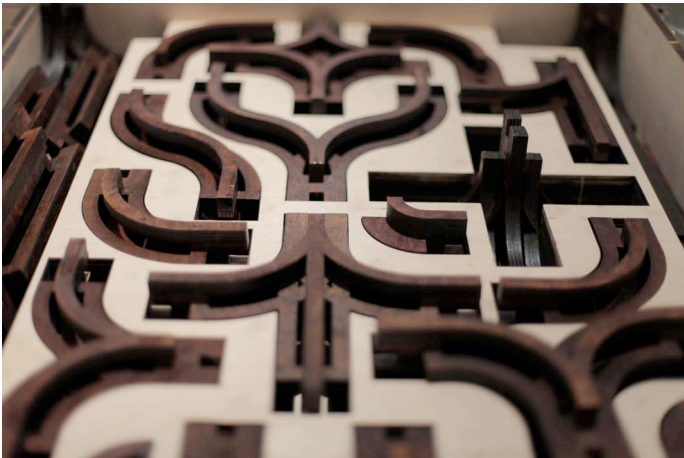

SIMEON NELSON, *Paratekton Boxed Kit (Agni)* (2010) [DETAIL]

Furniture grade plywood, wood dye, shellac, metal hardware

Edition of 9

79cm x 81cm x 42cm

$16,000