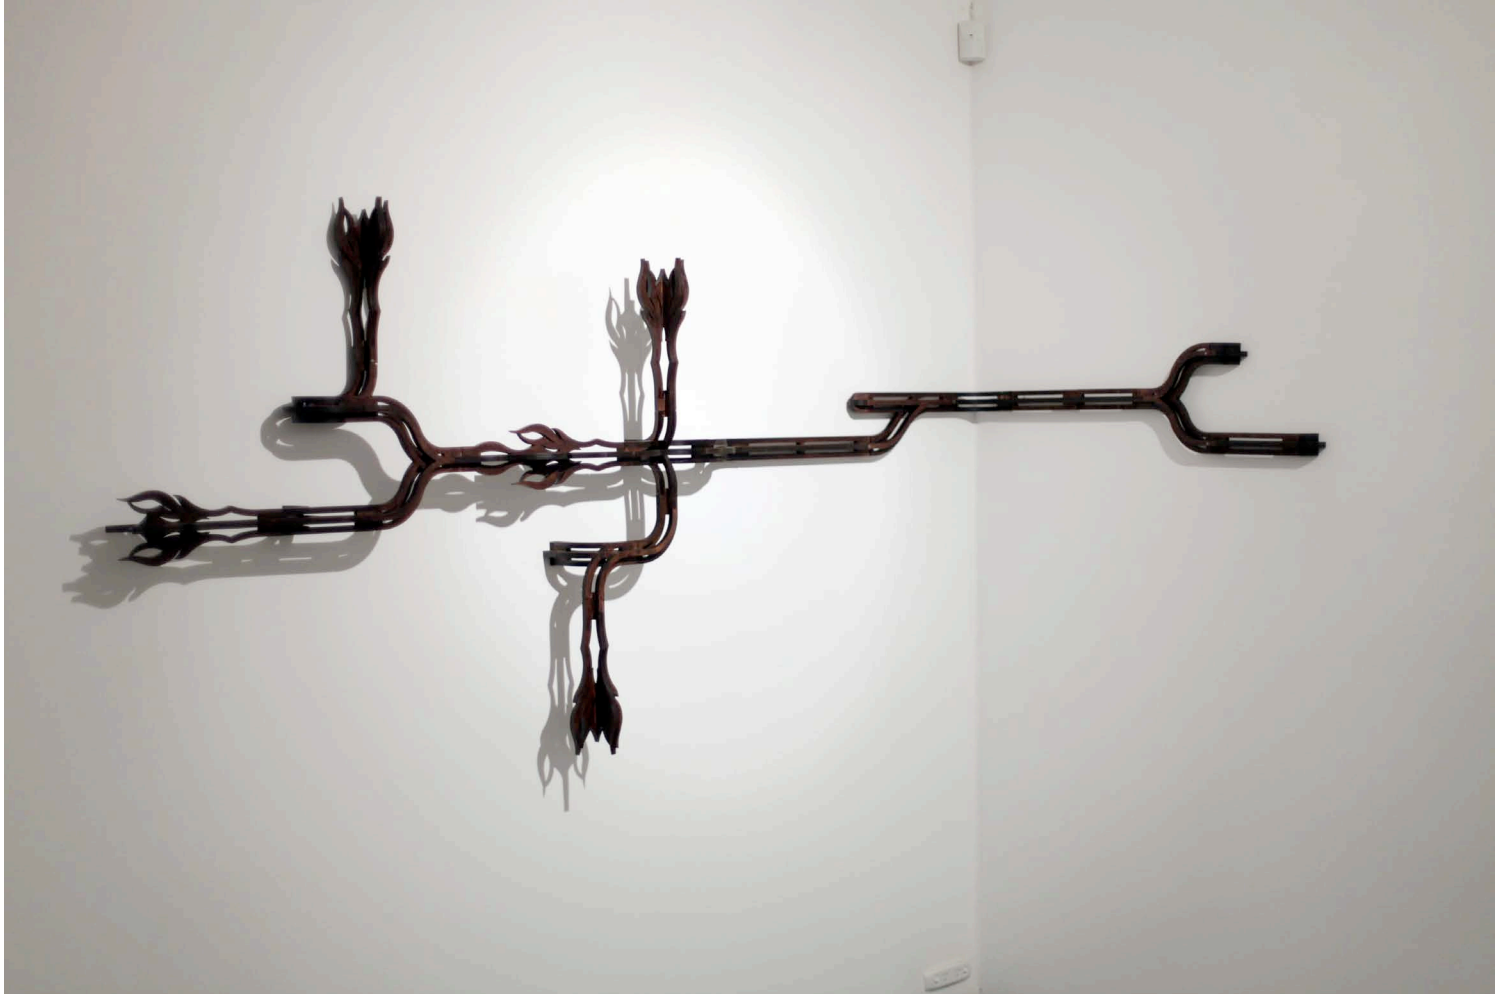

SIMEON NELSON, *Paratekton #8 (Proun)* (2010)

Furniture grade plywood, wood dye, shellac

240cm x 100cm x 100cm

$8,700