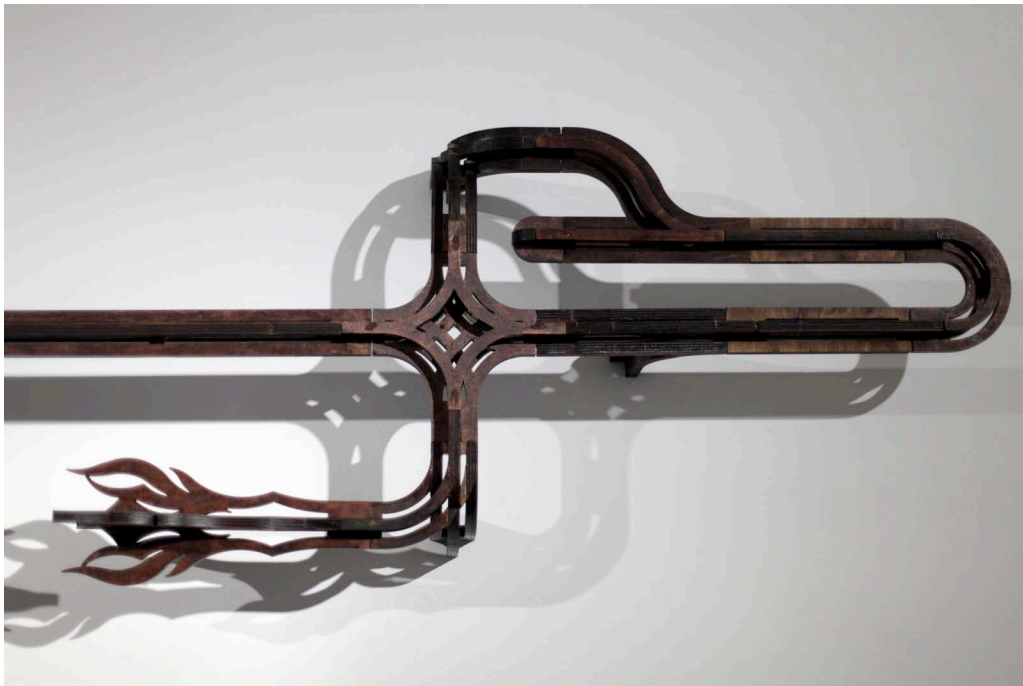

SIMEON NELSON, *Paratekton #7 (Open Circuit)* (2010)

Furniture grade plywood, wood dye, shellac

150cm x 205cm x 15cm

\$8,700

SIMEON NELSON, *Paratekton #7 (Open Circuit)* (2010) [DETAILS]

Furniture grade plywood, wood dye, shellac

150cm x 205cm x 15cm

\$8,700

SIMEON NELSON, *Paratekton #8 (Proun)* (2010)

Furniture grade plywood, wood dye, shellac

240cm x 100cm x 100cm

\$8,700

SIMEON NELSON, *Paratekton #8 (Proun)* (2010) [DETAILS]

Furniture grade plywood, wood dye, shellac