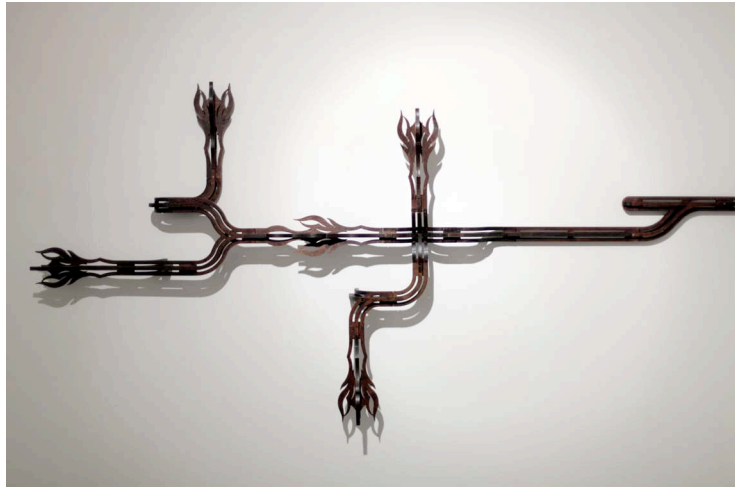

150cm x 205cm x 15cm

\$8,700

SIMEON NELSON, *Paratekton #8 (Proun)* (2010)

Furniture grade plywood, wood dye, shellac

240cm x 100cm x 100cm

\$8,700

SIMEON NELSON, *Paratekton #8 (Proun)* (2010) [DETAILS]

Furniture grade plywood, wood dye, shellac