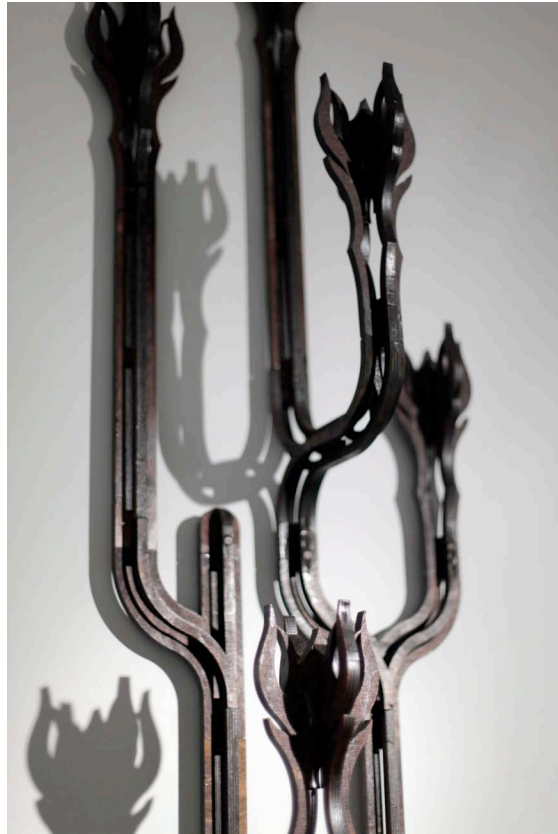

240cm x 100cm x 100cm

\$8,700

SIMEON NELSON, *Paratekton #9 (Tributary)* (2010)

Furniture grade plywood, wood dye, shellac

290cm x 71cm x 29cm

\$8,700

SIMEON NELSON, *Paratekton #9 (Tributary)* (2010) [DETAILS]
Furniture grade plywood, wood dye, shellac
290cm x 71cm x 29cm
\$8,700

SIMEON NELSON, *Paratekton Boxed Kit (Agni)* (2010)

Furniture grade plywood, wood dye, shellac, metal hardware

Edition of 9

79cm x 81cm x 42cm

\$16,000

SIMEON NELSON, *Paratekton Boxed Kit (Agni)* (2010) [DETAIL]